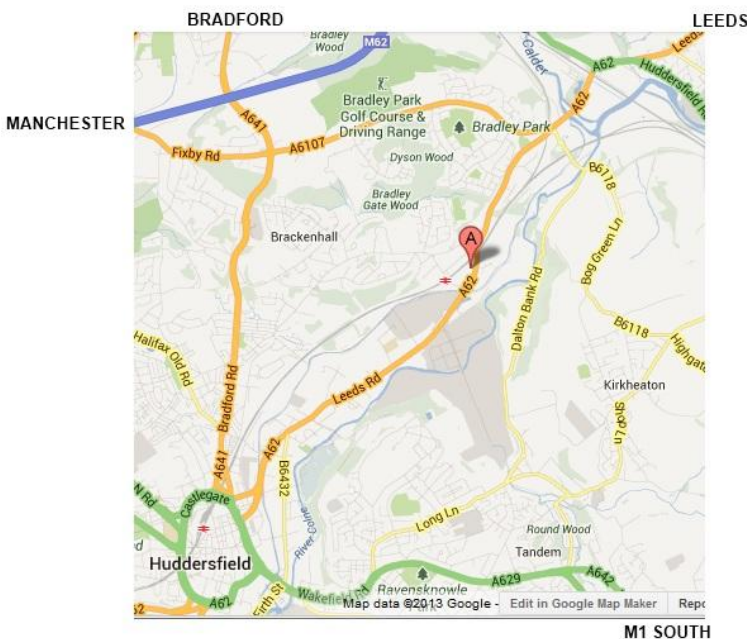

From the M62 Exit M62(J25), at roundabout take exit signposted A644 Huddersfield, Dewsbury and Wakefield. Continue on this road for approximately 1 mile until you reach the junction with the A62 (traffic lights) and turn right into Leeds Road. The factory is situated about three quarters of a mile along on the right hand side (opposite an Audi dealership).

From the M1 (Junction 38) take the A637 towards and through Flockton and then onto the B6118 until its junction with the A62 (Leeds Road). Turn left and the factory is situated about half a mile along on the right hand side (opposite an Audi dealership).

From Central Huddersfield take the A62 towards Leeds and Brighouse and the factory is situated about 2 miles along on the left hand side (opposite an Audi dealership).

By Train

We are approximately 10 miles from Wakefield station which has direct connections to London Kings Cross. Alternatively Huddersfield station is approximately two miles from the site and has regular connections with Leeds, Manchester Piccadilly, Wakefield and Sheffield (for the Midland Mainline to London).

By Air

We are within easy travelling distance from Manchester or Leeds/Bradford Airports.

M1 SOUTH